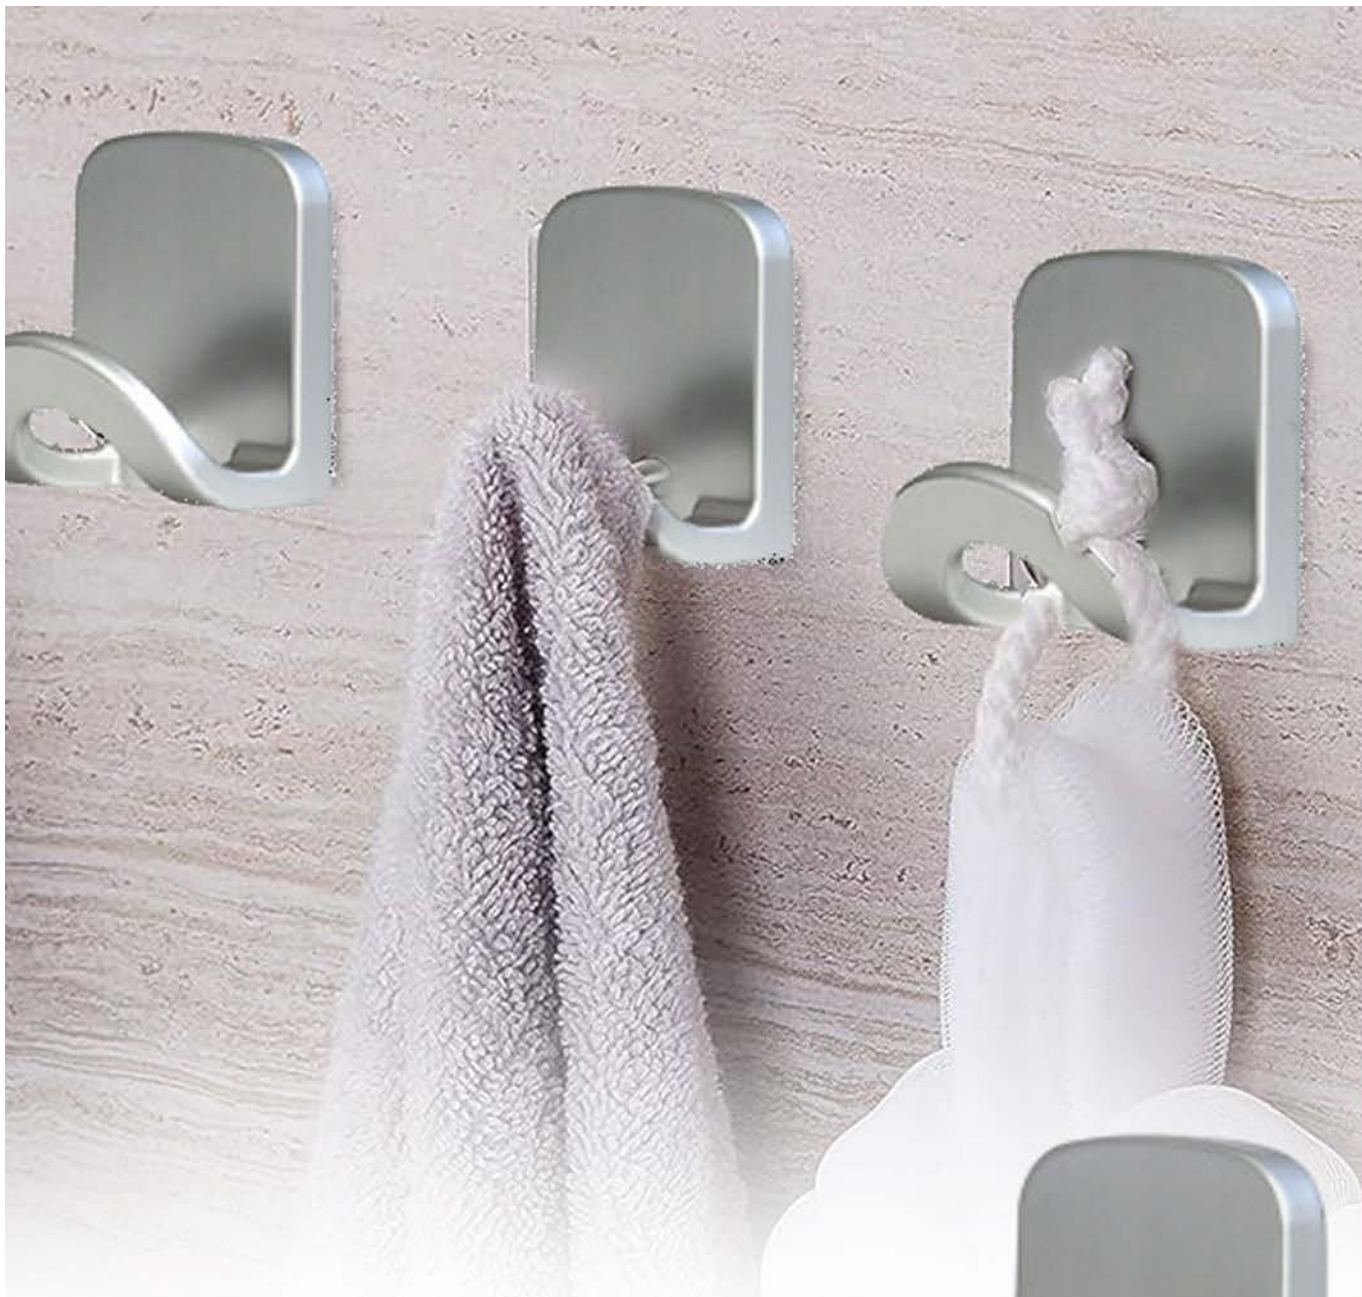

WP04004

Percha Grande Adh. Acero Inoxidable

Large Adhesive Hanger
Stainless Steel

Colores/Referencias:

Colours/ Reference:

Medidas del
producto:

Product size:

10030 - Perchas
Hangers