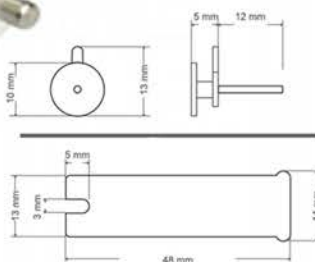

Medidas del producto:

Product size: