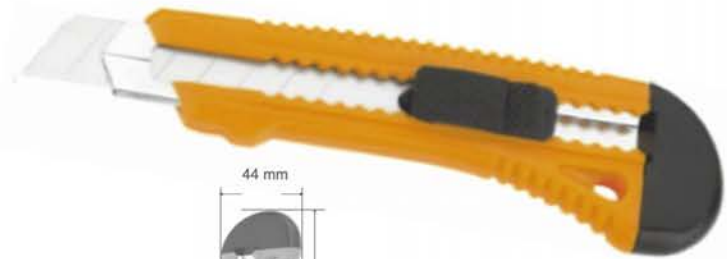

WC1004

Cutter Grande Plástico ABS 18 mm con Guía

*Large ABS Plastic Cutter
18 mm with Guide*

Color/Referencia:

Colour / Reference:

WC1004N

Medidas del producto:
Product size: