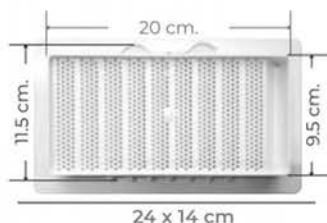

REJILLA SHUNT

WR25018

Rejilla Shunt Plástico ABS con mosquitera

*Plastic Shunt Grille
ABS with mosquito net*

Color/Referencia:

Colour / Reference:

WR25018B

x 1 x 10

Medidas del producto:

Product size: