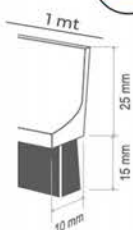

Medidas del producto:

Product size:

10020 - Burletes
Weatherstrips

wcom
FOR HOME