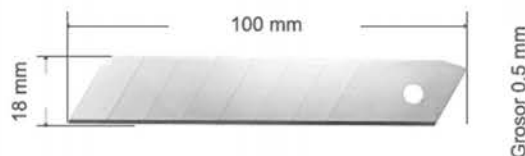

WC1006

Hoja Recambio Cutter Grande 18 mm

*Replacement Blade
Large Cutter 18 mm*

Color/Referencia:

Colour / Reference:

WC1006A