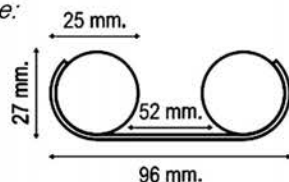

Colour/ Reference:

	WB14004G
---	----------

Medidas del producto:

Product size:

WB15001

Burlete para puertas y ventanas tipo "E"

Weatherstrip for doors and windows type "E"

Colores/Referencias: