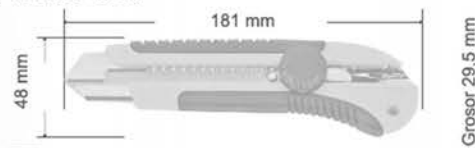

Product size:

WC1010

Hoja Recambio Cutter Extra Grande 25 mm

Replacement Blade
Extra Large Cutter 25 cm

Color/Referencia:

Colour / Reference:

 WC1010A

 x1  x12