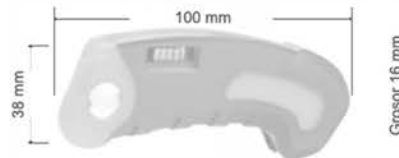

Color/Referencia:

Colour / Reference:

WC1011N

Medidas del producto:

Product size:

WC1012

Cutter - Navaja Plegable Basic con seguro

Articulate Cutter-Pocket Knife with insurance