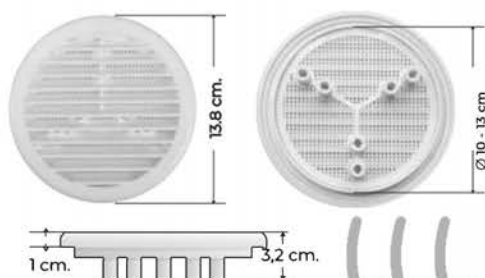

Medidas del producto:

Product size: