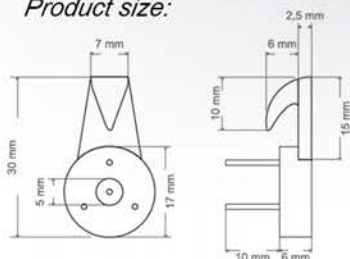

Soporte Multiusos Grande 3 clavos

Multipurpose Holder Large 3 nails

Color/Referencia:

Colour / Reference:

WP01003B

x 5 x 20

Medidas del producto:

Product size:

WP01009

Medidas del producto:

Product size:

Tiras cuelga cuadros con cierre autoadh.

Picture hanging strips with self-adhesive closure

Color/Referencia:

Colour/ Reference:

WP01009B 