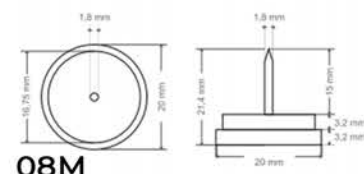

Medidas del producto:

Product size:

06M

07M

08M

WF17500

Deslizador fieltro con clavo a granel

Felt slider with nail in bulk