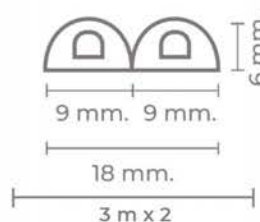

Medidas del producto:

Product size: