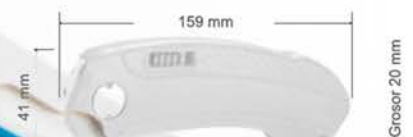

Color / Referencia:

Colour / Reference:

WC1012N

Medidas del producto:

Product size:

The image features a large stack of cylindrical magnets, likely neodymium, arranged in several parallel rows. The magnets are silver-colored with a metallic sheen. The top of the image is partially obscured by a brown, textured brushstroke graphic. The text '10100 IMANES' is written in large, white, sans-serif font over the brown area, with 'Magnets' written in a smaller, italicized font below it.