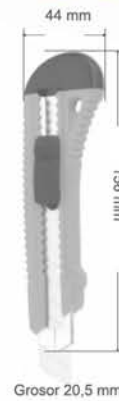

WC1004

Cutter Grande Plástico ABS 18 mm con Guía

*Large ABS Plastic Cutter
 18 mm with Guide*

Color/Referencia:

Colour / Reference:

WC1004N

Medidas del producto:
Product size:

x 10 ud

Medidas del producto:

Product size:

WC1006

Hoja Recambio Cutter Grande 18 mm

*Replacement Blade
 Large Cutter 18 mm*

Color/Referencia:

Colour / Reference:

WC1006A