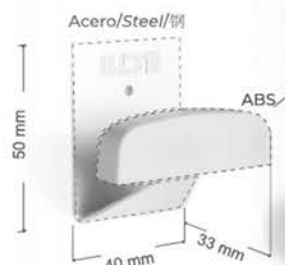

WP04004

Percha Grande Adh. Acero Inoxidable

Large Adhesive Hanger
Stainless Steel

Colores/Referencias:

Colours/ Reference:

Medidas del
producto:

Product size:

10030 - Perchas
Hangers