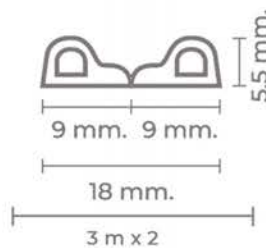

Medidas del producto:

Product size: