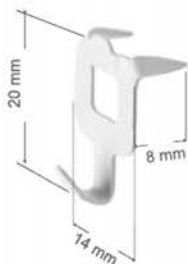

Medidas del producto:

Product size:

04B