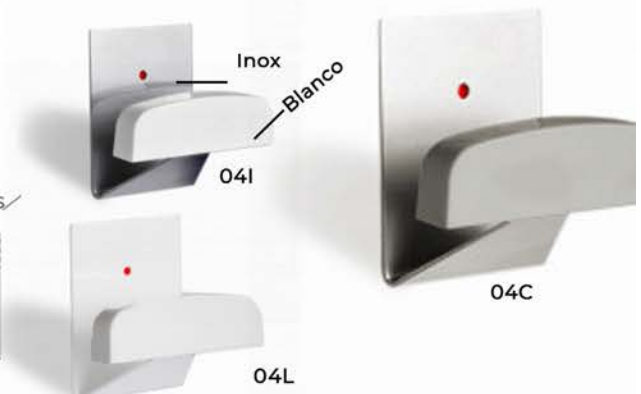

WP04004

Percha Grande Adh. Acero Inoxidable

Large Adhesive Hanger
Stainless Steel

Colores/Referencias:

Colours/ Reference:

Medidas del
producto:

Product size:

10030 - Perchas
Hangers