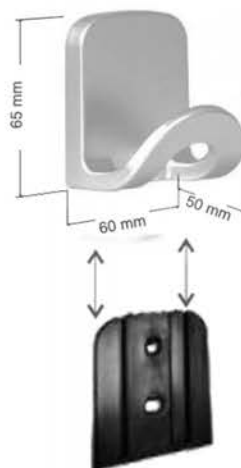

WP04004

Percha Grande Adh. Acero Inoxidable

Large Adhesive Hanger
Stainless Steel

Colores/Referencias:

Colours/ Reference:

Medidas del
producto:

Product size:

10030 - Perchas
Hangers

WP05001

Percha Plástica Adh. Grande

Large Plastic Hanger Adhesive

Colores/Referencias:

Colours/ Reference:

-  WP05001B
-  WP05001C

Medidas del producto:

Product size: