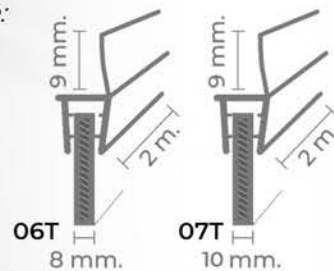

Medidas del producto:

Product size: