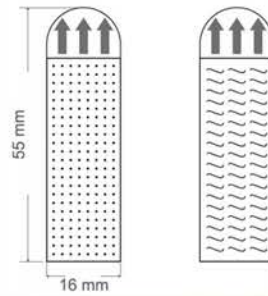

Soporte Multiusos Grande 3 clavos

Multipurpose Holder Large 3 nails

Color/Referencia:

Colour / Reference:

WP01003B

x 5 x 20

Medidas del producto:

Product size:

WP01009

Medidas del producto:

Product size:

Tiras cuelga cuadros con cierre autoadh.

Picture hanging strips with self-adhesive closure

Color/Referencia:

Colour/ Reference:

WP01009B 