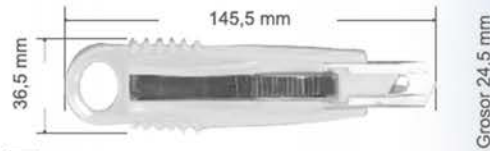

Medidas del producto:

Product size:

WC1015

Hoja recambio cutter Retráctil

Replacement cutter blade
Retractable