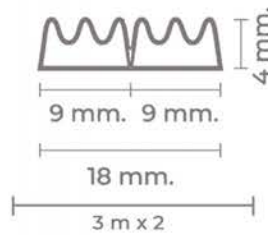

Medidas del producto:

Product size: